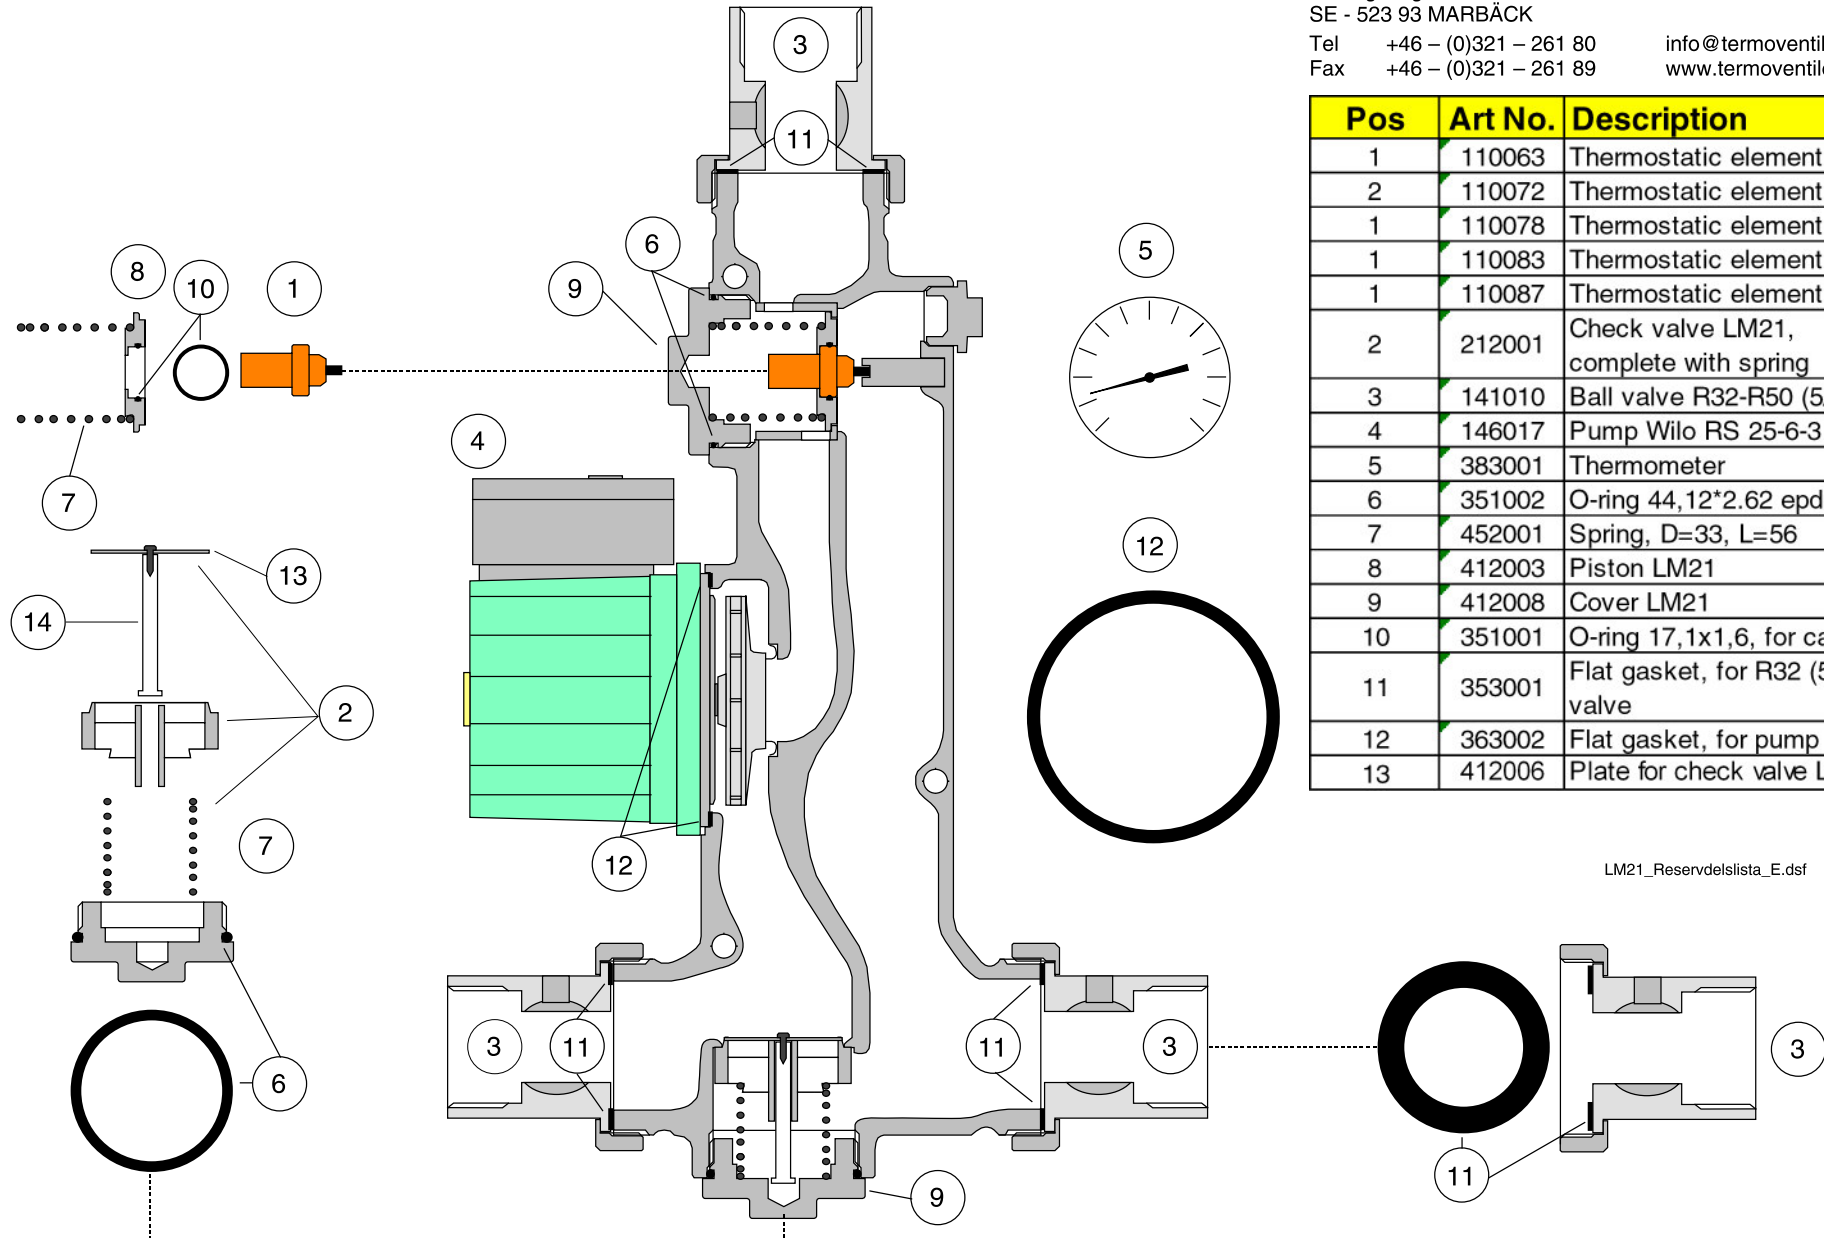

Laddomat 21 Spare parts list

Termoventiler AB

Nolhagavägen 12
SE - 523 93 MARBÄCK

Tel +46 - (0)321 - 261 80
Fax +46 - (0)321 - 261 89

info@termoventiler.se
www.termoventiler.se

Pos	Art No.	Description
1	110063	Thermostatic element 5839, 63°C
2	110072	Thermostatic element 8719, 72°C,
1	110078	Thermostatic element 1456, 78°C
1	110083	Thermostatic element 1467, 83°C
1	110087	Thermostatic element 8222, 87°C
2	212001	Check valve LM21, complete with spring
3	141010	Ball valve R32-R50 (5/4"-2")
4	146017	Pump Wilo RS 25-6-3 Motor half
5	383001	Thermometer
6	351002	O-ring 44,12*2.62 epdm for cover
7	452001	Spring, D=33, L=56
8	412003	Piston LM21
9	412008	Cover LM21
10	351001	O-ring 17,1x1,6, for cartridge
11	353001	Flat gasket, for R32 (5/4") union valve
12	363002	Flat gasket, for pump
13	412006	Plate for check valve Laddomat 21

LM21_Reservdelislista_E.dsf 812061-E 080624